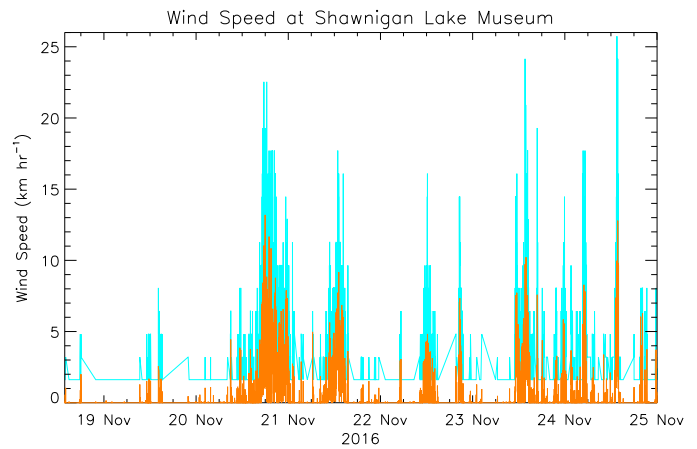

Shawnigan Lake Museum

November 25, 2016
www.victoriaweather.ca