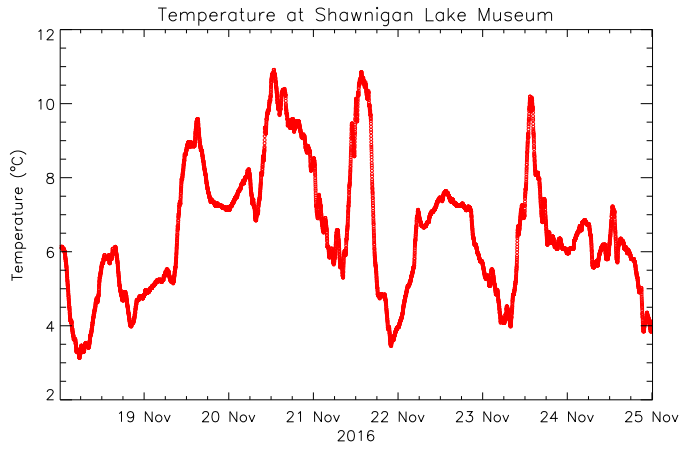

Shawnigan Lake Museum

November 25, 2016
www.victoriaweather.ca