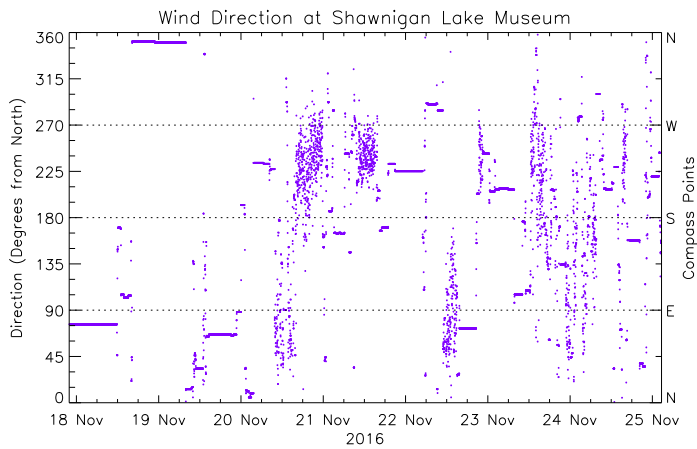

Shawnigan Lake Museum

November 25, 2016
www.victoriaweather.ca