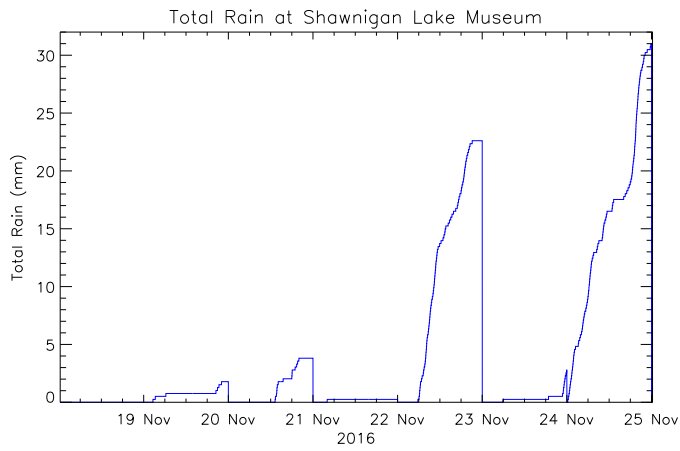

Shawnigan Lake Museum

November 25, 2016
www.victoriaweather.ca