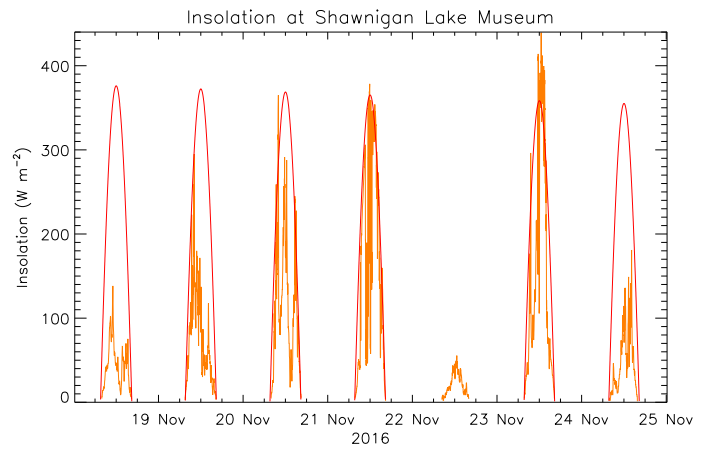

Shawnigan Lake Museum

November 25, 2016
www.victoriaweather.ca