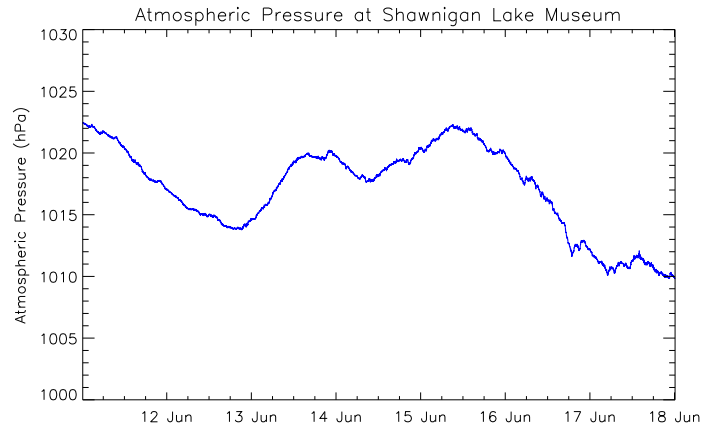

Shawnigan Lake Museum

November 25, 2016
www.victoriaweather.ca