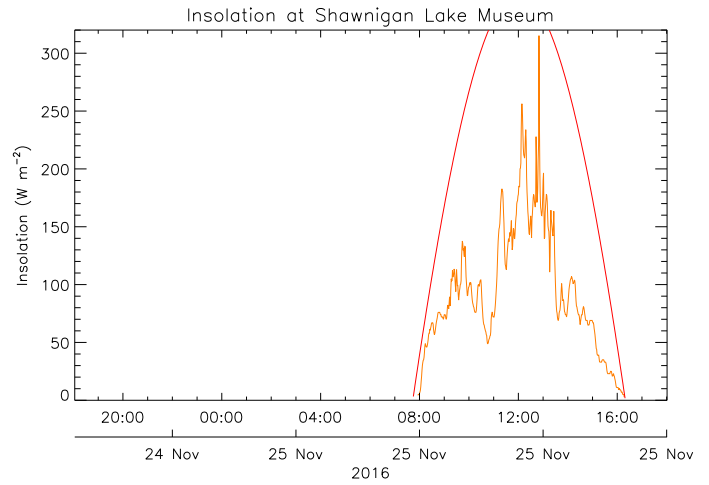

Shawnigan Lake Museum

November 25, 2016
www.victoriaweather.ca