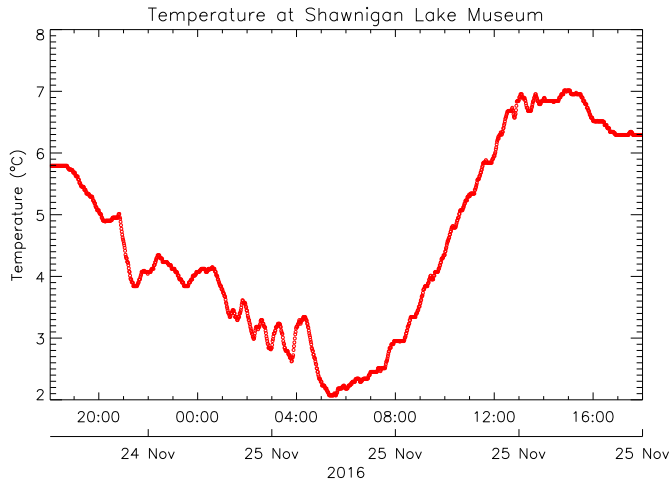

Shawnigan Lake Museum

November 25, 2016
www.victoriaweather.ca