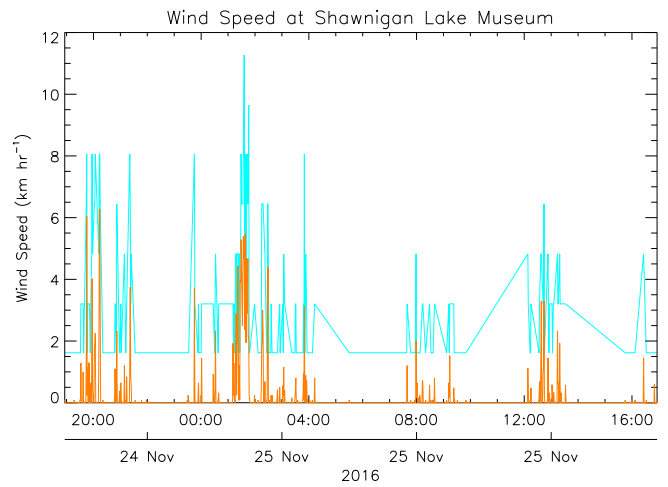

Shawnigan Lake Museum

November 25, 2016
www.victoriaweather.ca