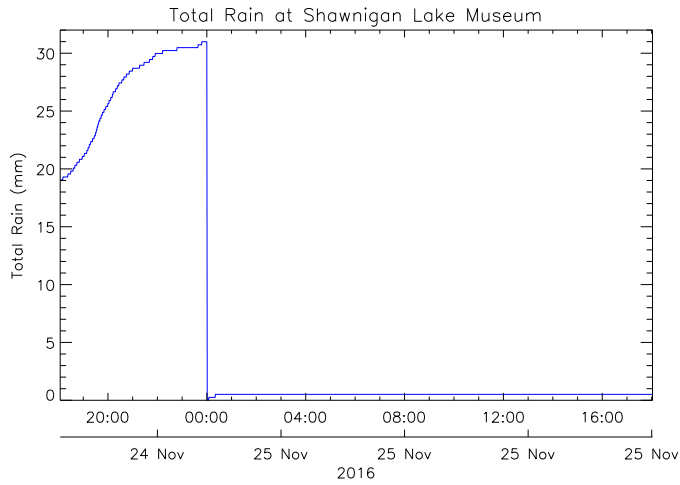

Shawnigan Lake Museum

November 25, 2016
www.victoriaweather.ca