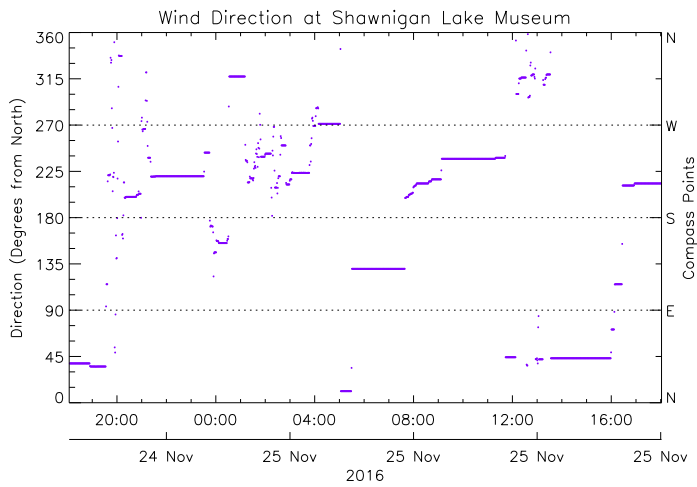

Shawnigan Lake Museum

November 25, 2016
www.victoriaweather.ca