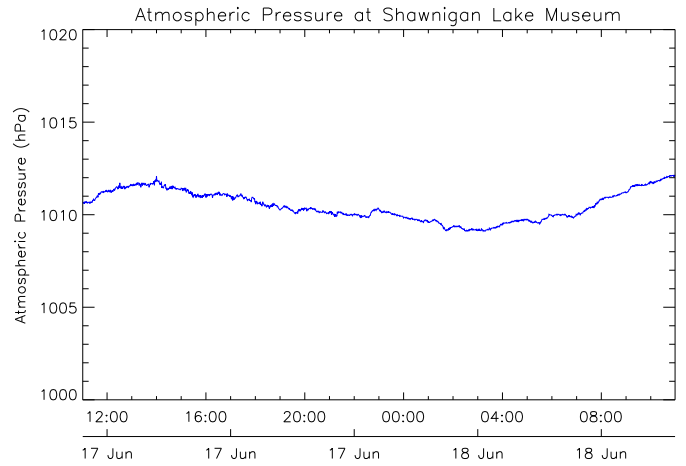

Shawnigan Lake Museum

November 25, 2016
www.victoriaweather.ca